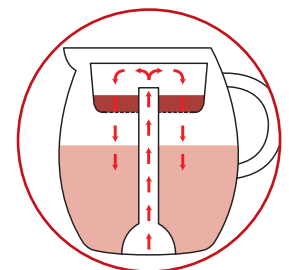

Permanent stainless steel
tea filter (removable)

Cordless technology

Without decoration

NEW! Tea maker
TK 3715

- Cordless tea maker with percolator tea-brewing system
- Perfect tea enjoyment with traditional tea making
- For 8–10 cups of tea (approx. 1 litre)
- Simple handling due to cable-free technology – easy to pour in and out
- Thanks to the noble design suitable as a serving jug
- 360° connector allows convenient operation for right and left handers
- Permanent stainless steel tea filter (removable)
- On/off switch
- Indicator light
- Concealed stainless steel heating element
- Base station with cord storage
- Evaporation/overheating protection
- 220–240 V, 50/60 Hz, 600–720 W

Permanent stainless steel
tea filter (removable)

Percolator
tea-brewing system

Color: Black
 Article no.: 263 889
 Article EAN-Code: 4 006 160 638 899
 Exportpack EAN-Code: 4 006 160 884 678
 PU: 4
 20"/40"/HQ Container: 1800 / 3800 / 4500